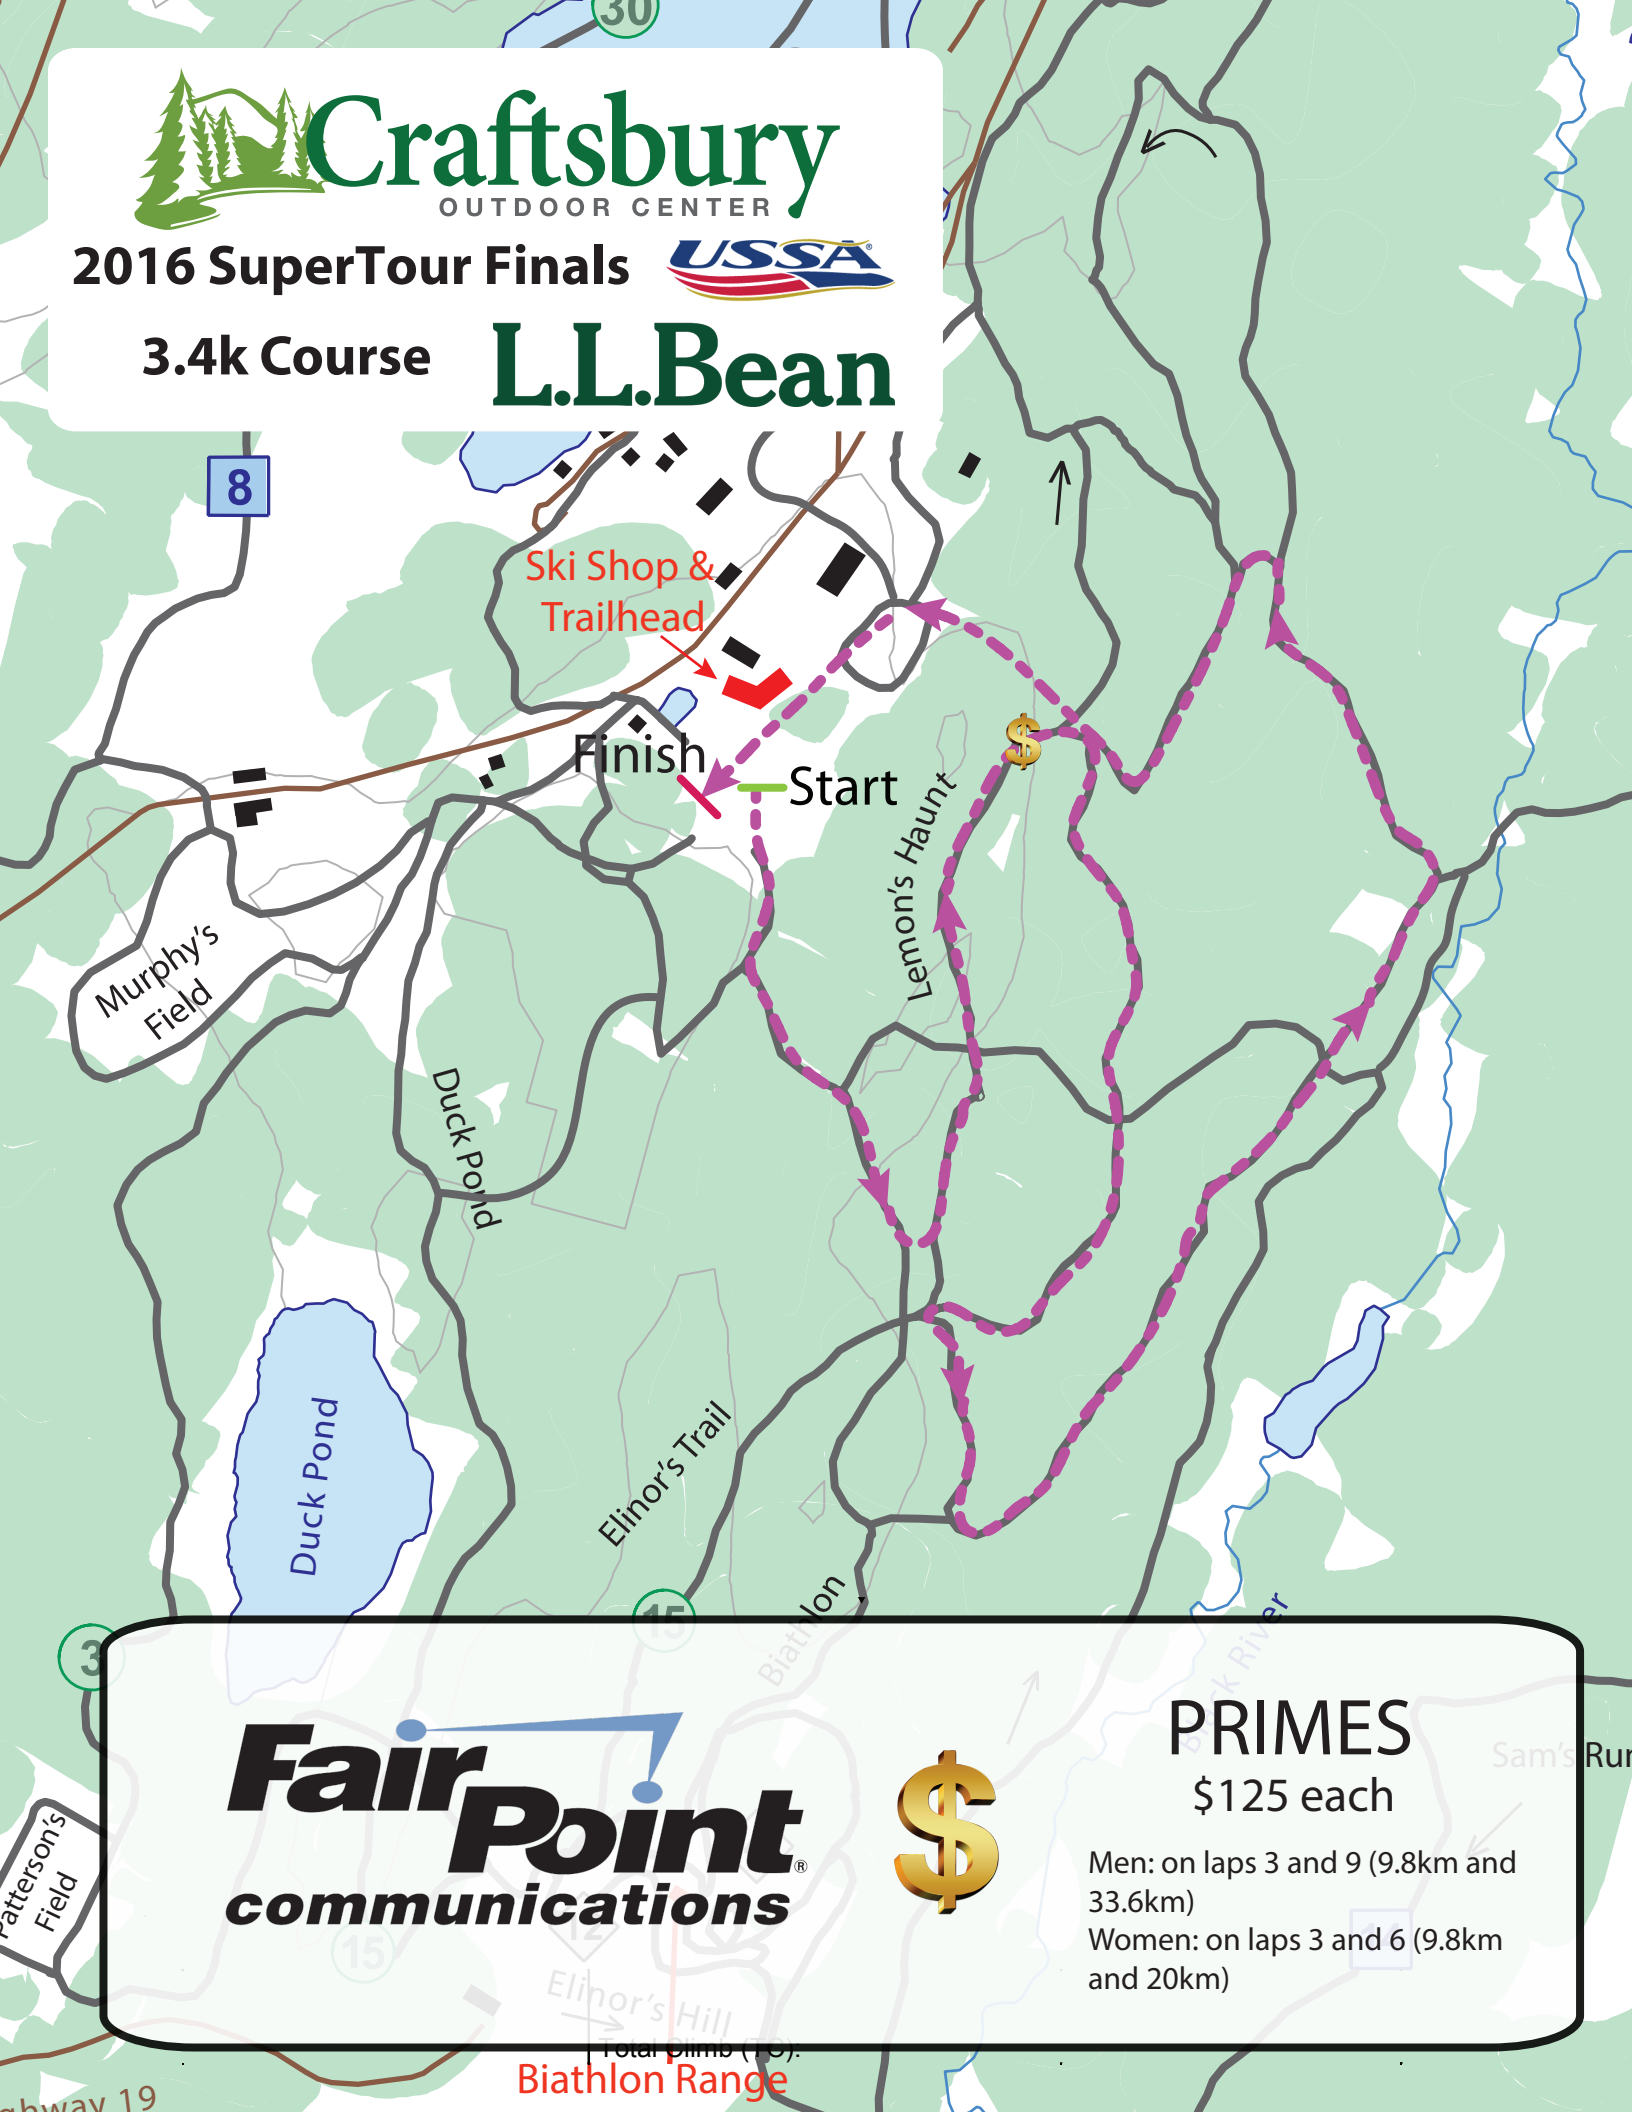

Craftsbury

OUTDOOR CENTER

2016 SuperTour Finals 

3.4k Course

L.L.Bean

Fair Point
communications

PRIMES

\$125 each

Men: on laps 3 and 9 (9.8km and 33.6km)

Women: on laps 3 and 6 (9.8km and 20km)

Biathlon Range